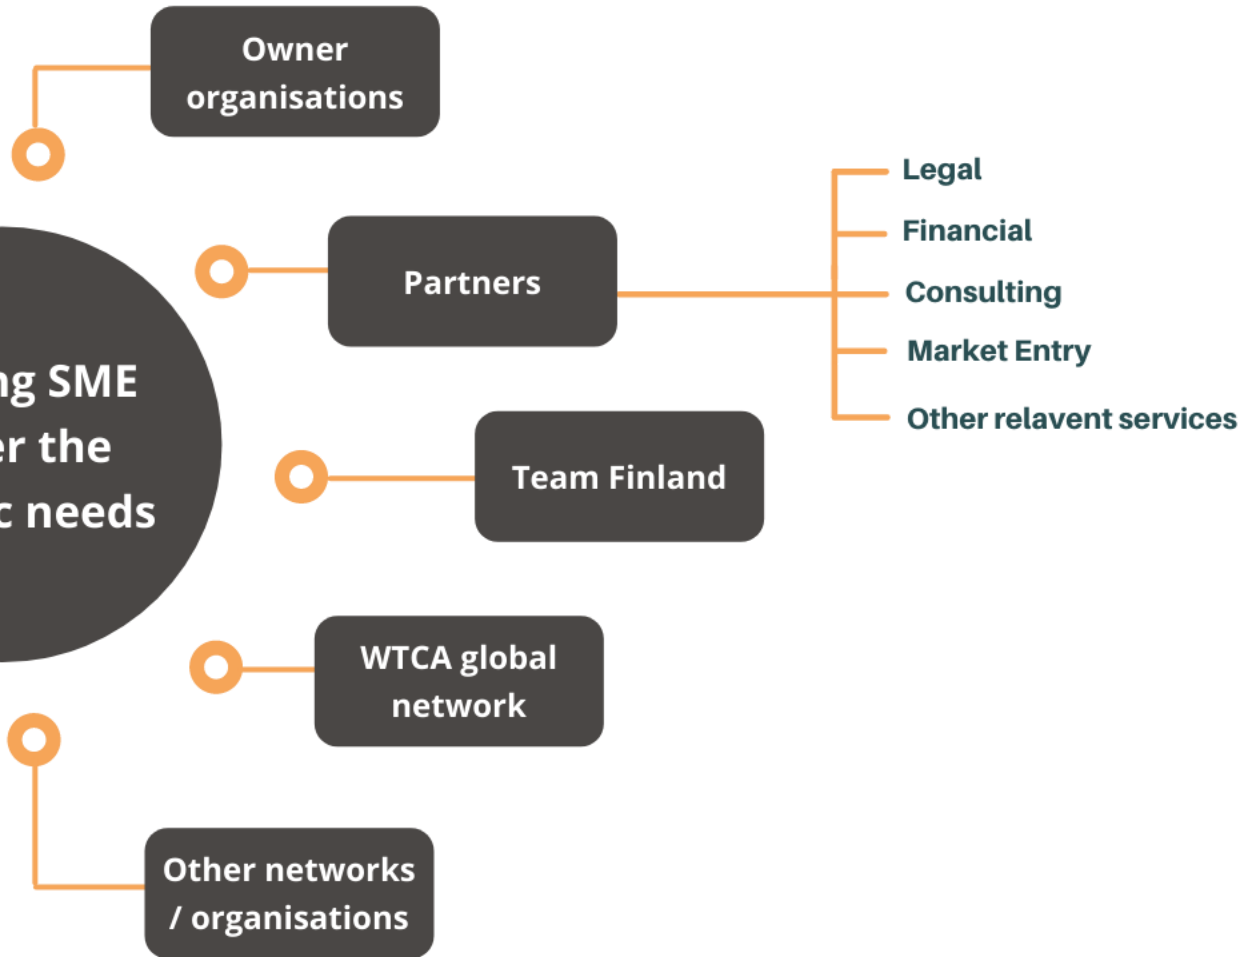

World Trade Center TURKU

– from Original Finland

WORLD TRADE CENTER®
TURKU

WTC Turku – from Original Finland

Pilot model – going global

- Supporting the whole Turku area (22 000 + companies)
- **Business Club members** at the core: With active networks to global: Experiences, events, stronger together
- **Partners:** Necessary services, helping to go global
- **International Partners:** Target markets, wide networks in the area to the right interfaces (SME's, micro companies)
- **International Network:** Benefits from Team Finland services, WTCA and other networks strong in the markets (JCI, BNI...)

SERVICES

By Swathi Guggilam

PREPARATOR PHASE - I

PREPARATOR PHASE - II

World Trade Center TURKU

– from Original Finland