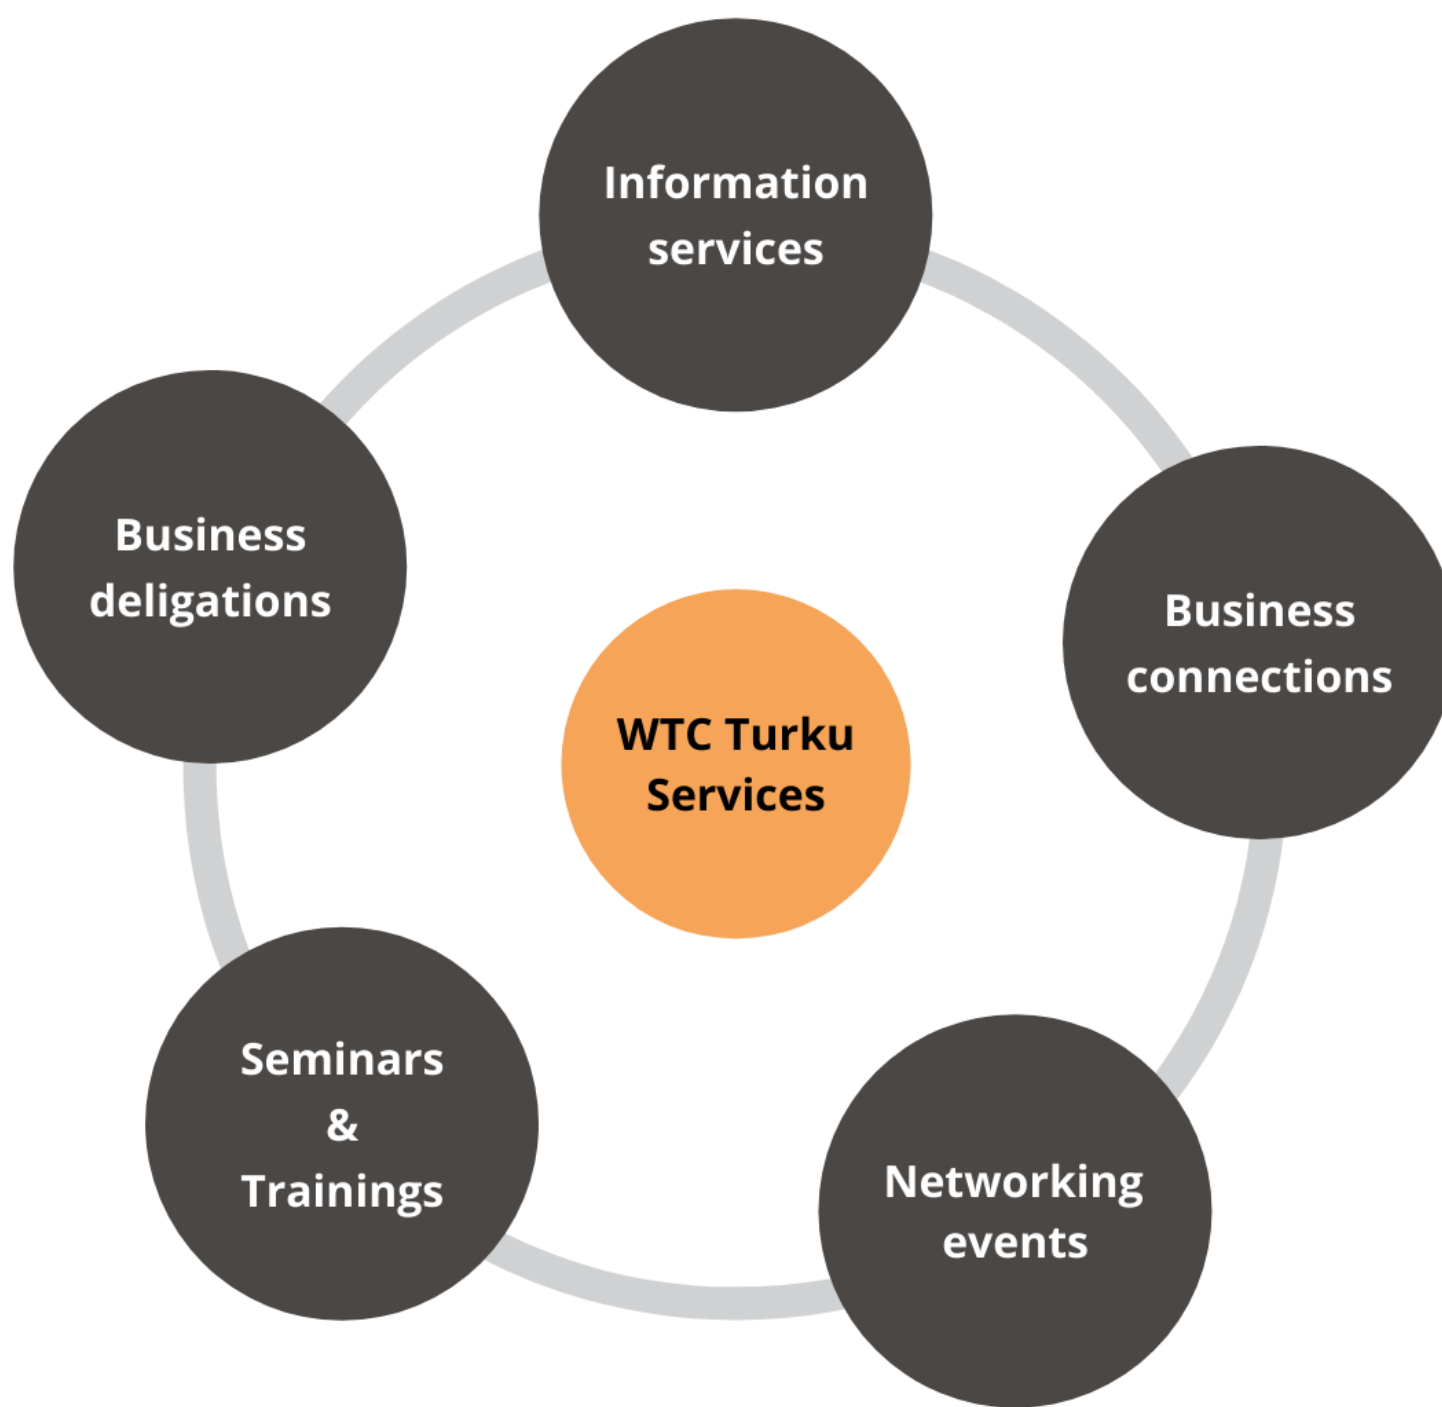

World Trade Center TURKU

– from Original Finland

WORLD TRADE CENTER®
TURKU

WTC Turku – from Original Finland

Pilot model – going global

- Supporting the whole Turku area (22 000 + companies)
- **Business Club members** at the core: With active networks to global: Experiences, events, stronger together
- **Partners:** Necessary services, helping to go global
- **International Partners:** Target markets, wide networks in the area to the right interfaces (SME's, micro companies)
- **International Network:** Benefits from Team Finland services, WTCA and other networks strong in the markets (JCI, BNI...)

SERVICES

By Swathi Guggilam

PREPARATOR PHASE - I

PREPARATOR PHASE - II

World Trade Center TURKU

– from Original Finland