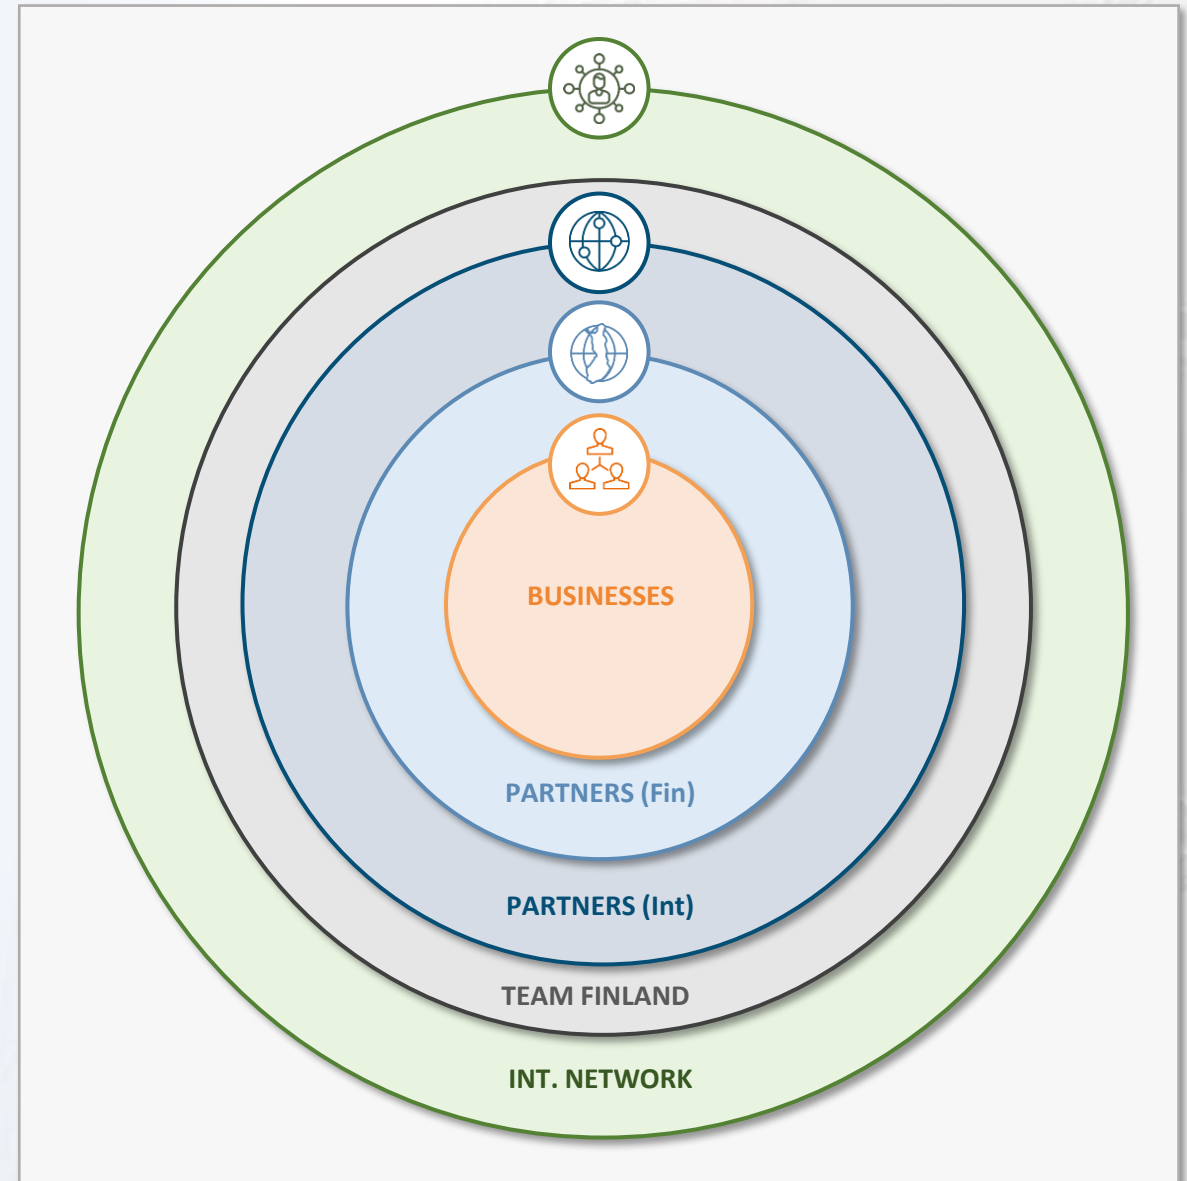

World Trade Center TURKU

– from Original Finland

WORLD TRADE CENTER®
TURKU

WTC Turku – from Original Finland

Pilot model – going global

- Supporting the whole Turku area (22 000 + companies)
- **Business Club members** at the core: With active networks to global: Experiences, events, stronger together
- **Partners:** Necessary services, helping to go global
- **International Partners:** Target markets, wide networks in the area to the right interfaces (SME's, micro companies)
- **International Network:** Benefits from Team Finland services, WTCA and other networks strong in the markets (JCI, BNI...)

SERVICES

By Swathi Guggilam

PREPARATOR PHASE - I

PREPARATOR PHASE - II

World Trade Center TURKU

– from Original Finland