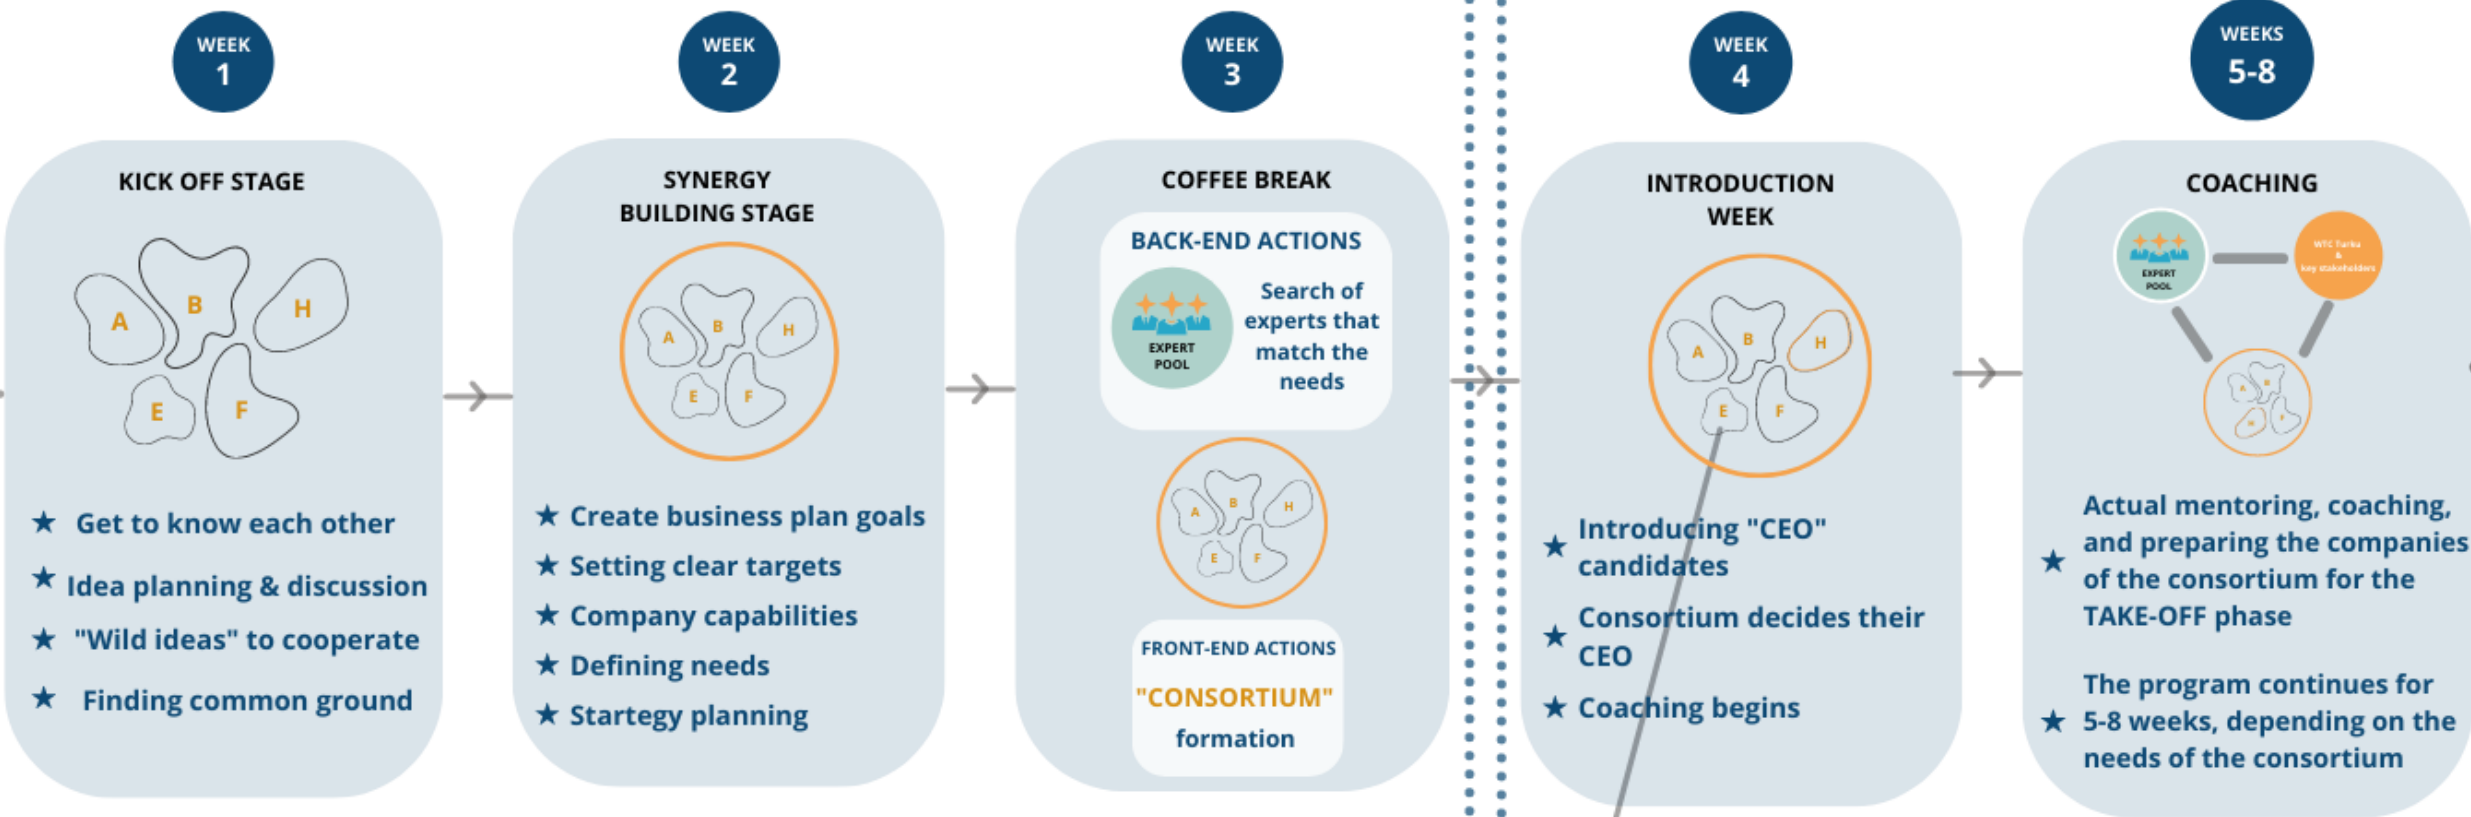

World Trade Center TURKU

– from Original Finland

WORLD TRADE CENTER®
TURKU

WTC Turku – from Original Finland

Pilot model – going global

- Supporting the whole Turku area (22 000 + companies)
- **Business Club members** at the core: With active networks to global: Experiences, events, stronger together
- **Partners:** Necessary services, helping to go global
- **International Partners:** Target markets, wide networks in the area to the right interfaces (SME's, micro companies)
- **International Network:** Benefits from Team Finland services, WTCA and other networks strong in the markets (JCI, BNI...)

SERVICES

By Swathi Guggilam

PREPARATOR PHASE - I

PREPARATOR PHASE - II

World Trade Center TURKU

– from Original Finland